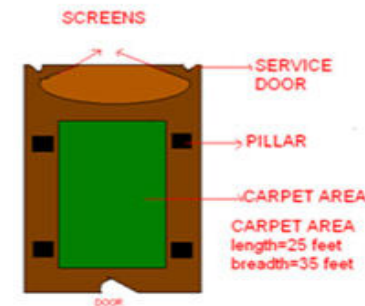

MEETINGS & EVENTS

Dimension	Hall Area	Carpet Area
56 x 45 x 18 (L x B x H)	2520 sq. ft.	875 sq. ft.

Shapes	Sitting
Theatre	230 persons
U-Shape	50 persons
Double U-Shape	70 persons
Classroom	75 persons

SEASONS HALL

Be it the most formal business meeting or an informal social gathering, Seasons is an ideal place to plan your event. The banquet is spacious & has all the facilities needed for you to plan a memorable function. Royal Orchid will give you all you need to ensure that you create a fine impression.